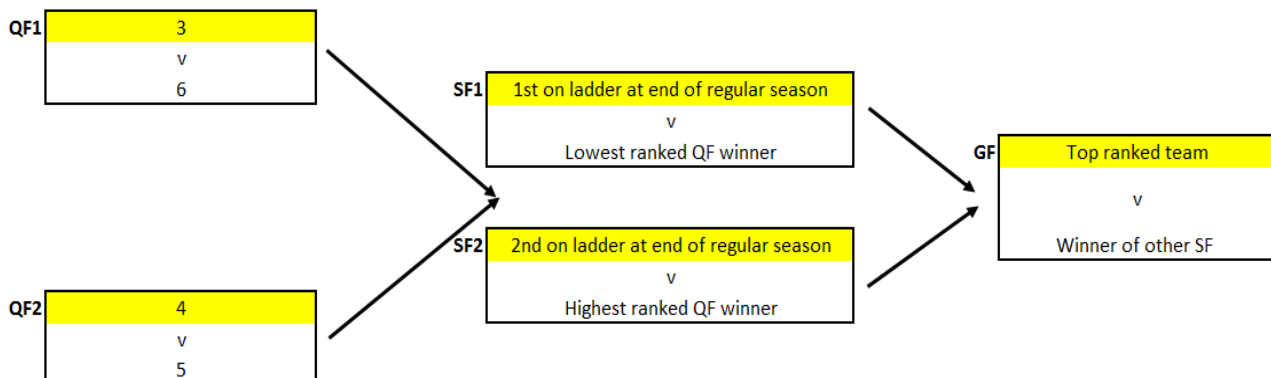

2017 SOUTHERN BASKETBALL LEAGUE - OFFICIAL DRAW

ROUND 13							
	DATE	HOME TEAM	AWAY TEAM	VENUE	GAME TIME		
					Women	Men	
Saturday	22-Jul	Phoenix Clippers	v Brisbane Spartans	Suncoast Clippers Stadium	1:30 PM	3:30 PM	
		Gold Coast	v USC Rip City	The Southport School	1:00 PM	3:00 PM	
		Toowoomba	v Northside	TBC	1:00 PM	3:00 PM	
		Redlands	v Logan	Redlands PCYC	5:00 PM	7:00 PM	
		Caboolture	v Brisbane	Morayfield Sport & Events Centre	5:30 PM	7:30 PM	
		North GC Seahawks	v Northside 2	Runaway Bay Indoor Stadium		7:30 PM	
		Phoenix Noosa	v South West Metro	Noosa Leisure Centre	6:00 PM	4:00 PM	
Sunday	23-Jul	Logan	v Ipswich	Cornubia Park Sports Centre		11:00 AM	
		North GC Seahawks Women	BYE				
ROUND 14							
Saturday	29-Jul	Toowoomba	v North GC Seahawks	TBC	1:00 PM	3:00 PM	
		Brisbane	v Brisbane Spartans	NAB Stadium	2:00 PM	4:00 PM	
		Ipswich	v Gold Coast	Cotton On Foundation Stadium		2:00 PM	
		Northside 2	v USC Rip City	South Pine Sports Complex		3:00 PM	
		Logan	v Caboolture	Mt Warren Stadium	3:00 PM	3:00 PM	
		Northside	v Redlands	South Pine Sports Complex	5:00 PM	7:00 PM	
		Phoenix Noosa	v Phoenix Clippers	Noosa Leisure Centre	6:00 PM	4:00 PM	
Sunday	30-Jul	South West Metro	v Northside	Hibiscus Sports Complex	10:00 AM	10:00 AM	
		USC Rip City Women	BYE				
		Gold Coast Women	BYE				
FINALS							

Week 1 - Quarter Finals
5th-6th August 2017

Week 2 - Semi Finals
12th-13th August 2017

Week 3 - Grand Final
19th-20th August 2017