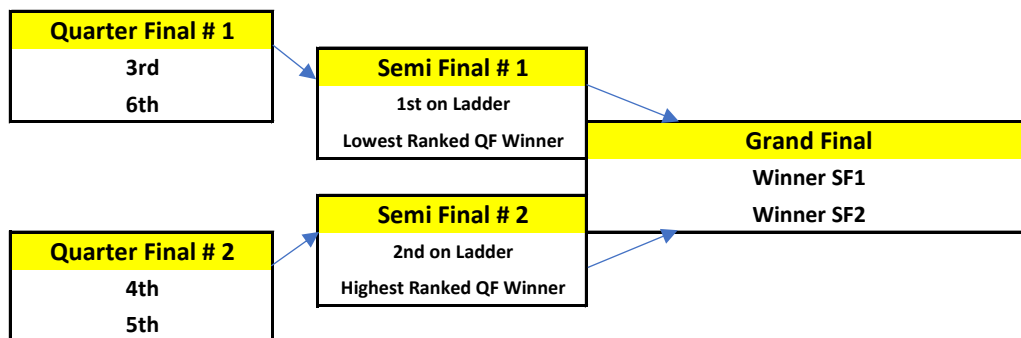

ROUND 14

DATE	HOME TEAM	AWAY TEAM	VENUE	W	M
Fri 27-Jul	Gold Coast	v Logan	GC Sports & Leisure Centre	6:00pm	8:00pm
Sat 28-Jul	Phoenix Cyclones	v Ipswich	Noosa Leisure Centre		4:00pm
	Northside 2	v Brisbane	South Pine Sports Centre		6:00pm
	North Gold Coast	v Northside	Runaway Bay Indoor Stadium	3:30pm	3:30pm
	Caboolture	v South West Metro	Morayfield Sports & Events Centre	5:00pm	7:00pm
	Redlands	v Gold Coast	Redlands PCYC	5:00pm	7:00pm
Sun 29-Jul	Southern Districts	v Toowoomba	Rowland Cowan Stadium *	10:30am	10:30am
	Griffith University	v Ipswich	Coomera Indoor Sports Centre	11:00am	11:00am
	Phoenix Clippers	v USC Rip City	Suncoast Clippers Stadium	1:00pm	3:00pm
	<i>Brisbane Women - BYE</i>				
	* Women play on Court 3, Men on Court 1				

FINALS

4th - 5th Aug   Quarter Finals
11th - 12th Aug   Semi Finals
18th - 19th Aug   Grand Finals